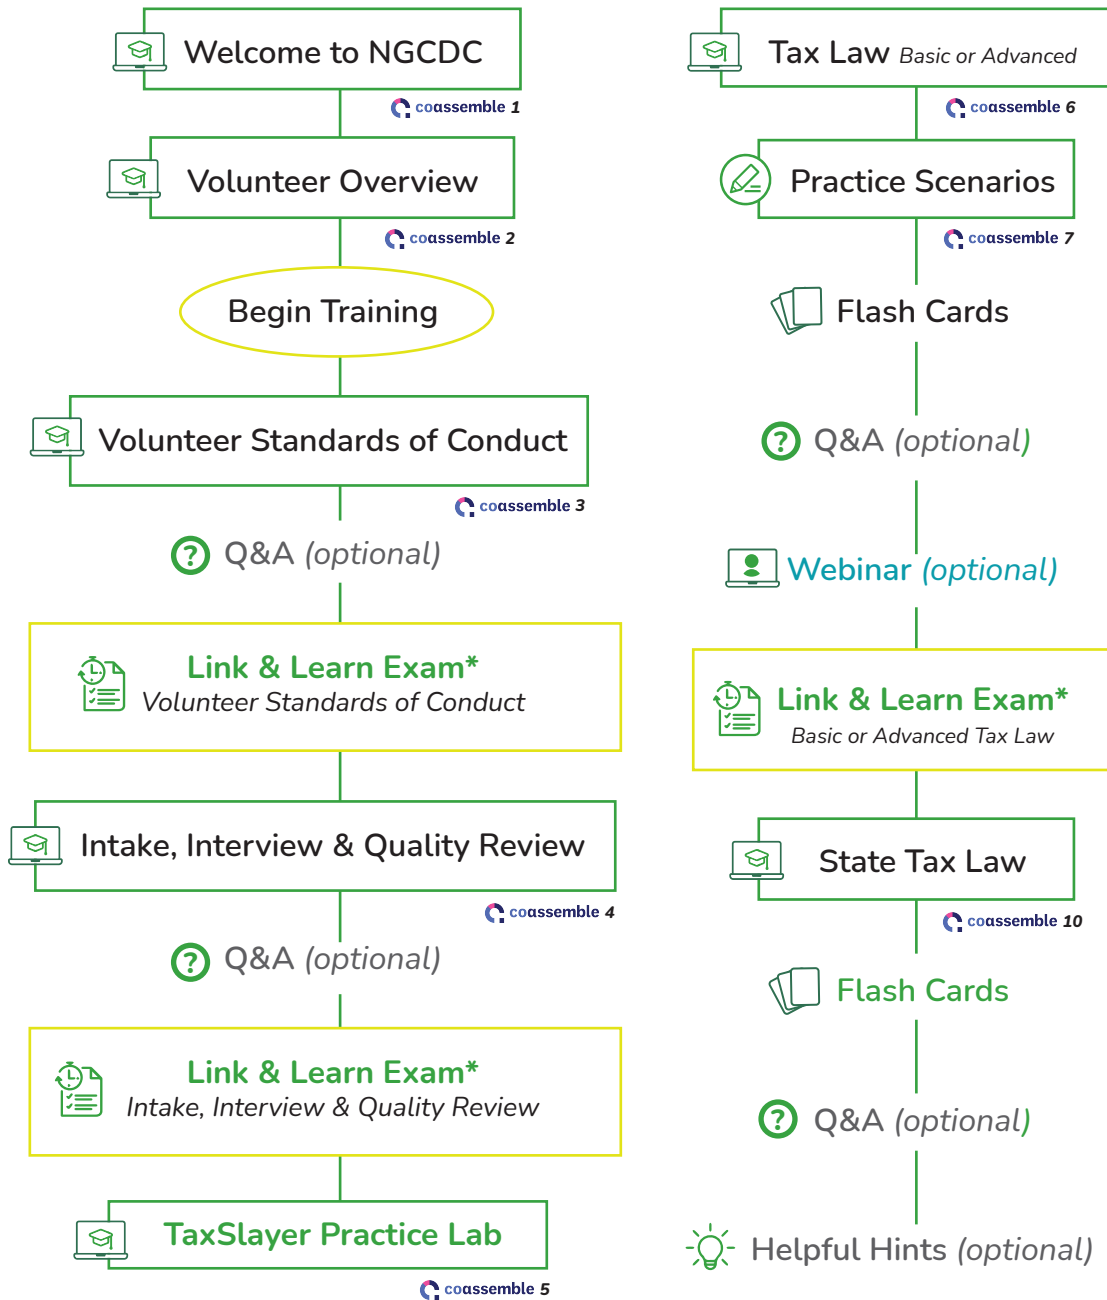

STEPS TO BECOMING AN

INTAKE SPECIALIST

**SIGN UP FOR HOURS
VIRTUAL OR ON-SITE**

*Required